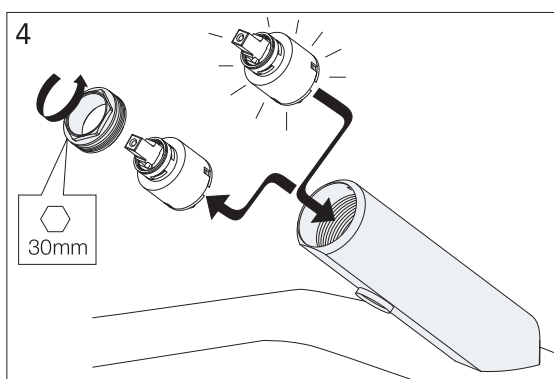

Service Replacing the cartridge