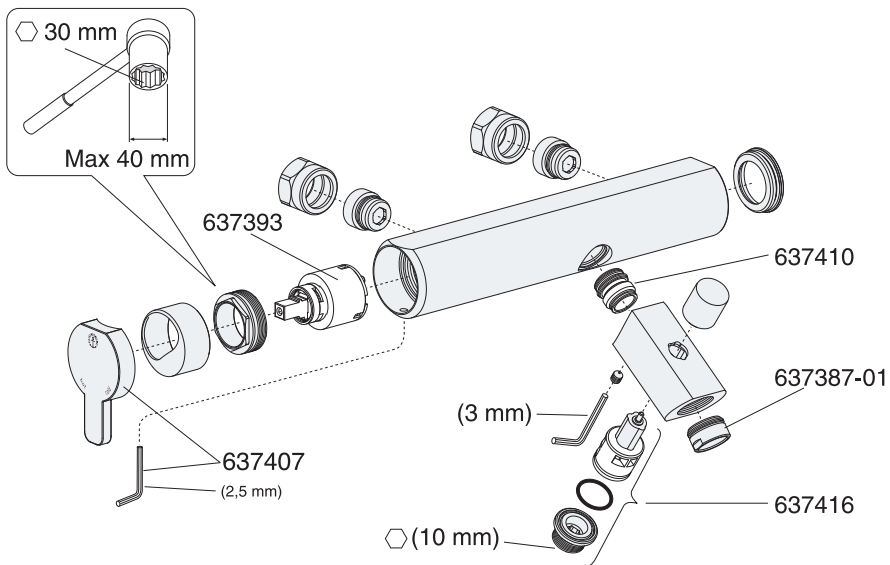

Coloric

Washbasin mixer	page 2-8
Shower mixer	page 2-8
Bathtub mixer	page 2-8
Kitchen mixer	page 9-13

Installation Mounting

Ø34mm

Warning

Only use Gustavsberg SoftPex.
Art.nr TC637389-02

Installation Mounting

Ø34mm

Warning

Only use Gustavsberg SoftPex.
Art.nr TC637389-02

Installation Mounting

Installation SoftPex

Use — Water saving

Use

Installation/Service Clean

Maintenance

Installation/Service Adjustment water saving

Service Replacing the cartridge

Spareparts

Spareparts

Kitchen mixer Installation/Mounting

1

Red Blue

Only use
GB41638361-02

Ø10

2

Installation/Service Adjustment water saving

Installation/Service Lock spout

Installation SoftPex

Installation/Service - Clean

Maintenance