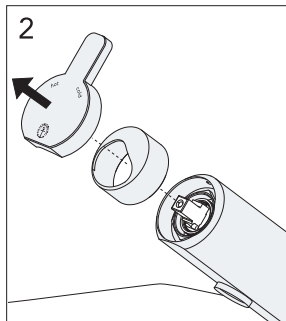

Installation/Service Adjustment water saving