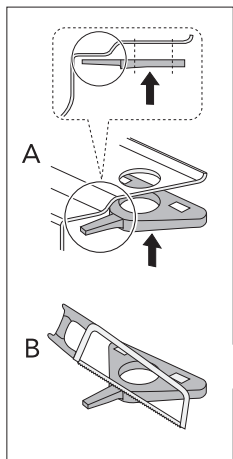

Ø34mm

Warning

Only use Gustavsberg SoftPex.
Art.nr TC637389-02

Installation Mounting

Installation SoftPex

Use — Water saving

Use

Installation/Service Clean

Maintenance

Installation/Service Adjustment water saving

Service Replacing the cartridge

Spareparts

Spareparts

Kitchen mixer Installation/Mounting

1

Red Blue

Only use
GB41638361-02

Ø10

2

Installation/Service Adjustment water saving

Installation/Service Lock spout

Installation SoftPex

Installation/Service - Clean

Maintenance