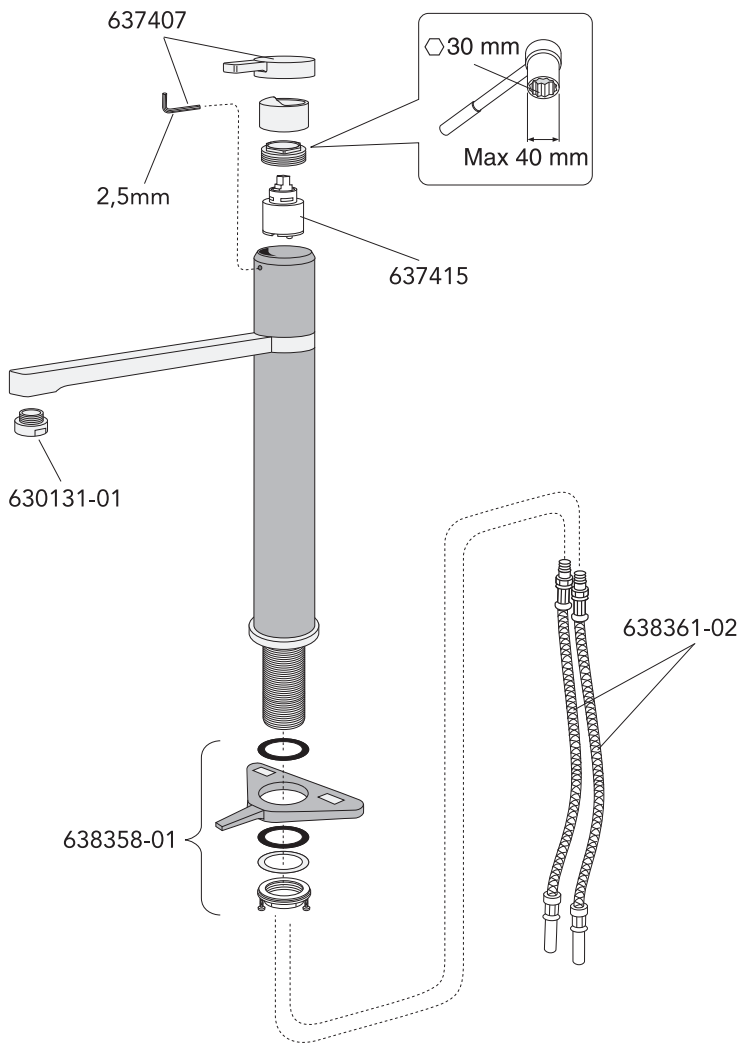

Spareparts

Sweden
Villeroy & Boch Gustavsberg AB
Box 400
134 29 Gustavsberg
Phone +46 8 570 391 00
Fax +46 8 570 320 36
info@gustavsberg.com

Latvia
Oy Gustavsberg Ab pārstāvniecība Latvijā
Kraista iela 68A
LV-1019, Rīga
Phone +371 272 455 11
Fax +371 272 455 19
info.latvia@gustavsberg.com