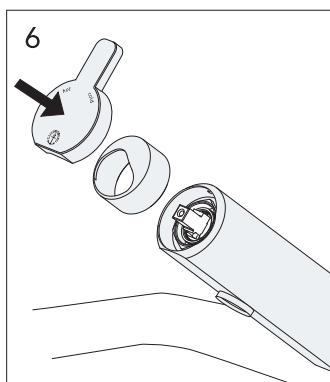

Service Replacing the cartridge