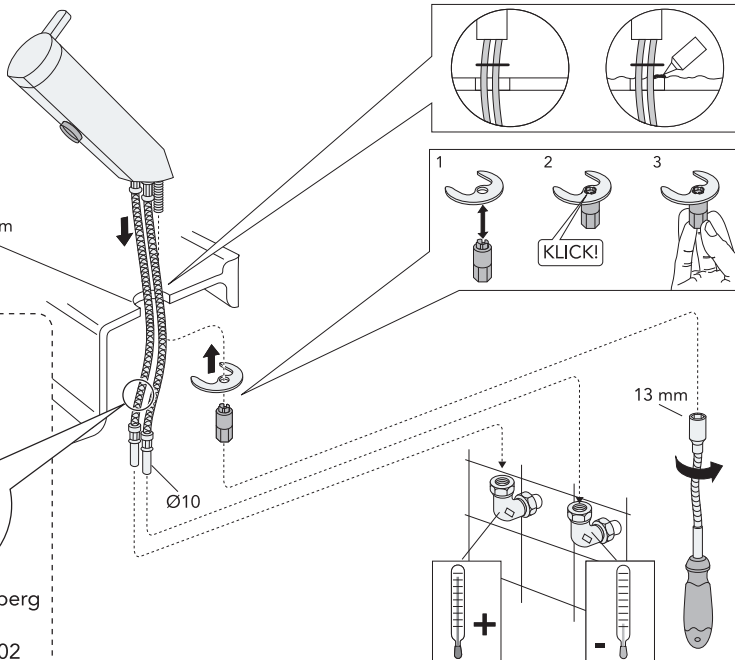

Coloric

Washbasin mixer	page 2-8
Shower mixer	page 2-8
Bathtub mixer	page 2-8
Kitchen mixer	page 9-13

Installation Mounting

Ø34mm

Warning

Only use Gustavsberg SoftPex.
Art.nr TC637389-02

Installation Mounting

Ø34mm

Warning

Only use Gustavsberg SoftPex.
Art.nr TC637389-02

Installation Mounting

Installation SoftPex

Use — Water saving

Use

Installation/Service Clean

Only use
GB41638361-02

Ø10

2

Installation/Service Adjustment water saving

Installation/Service Lock spout

Installation SoftPex

Installation/Service - Clean

Maintenance