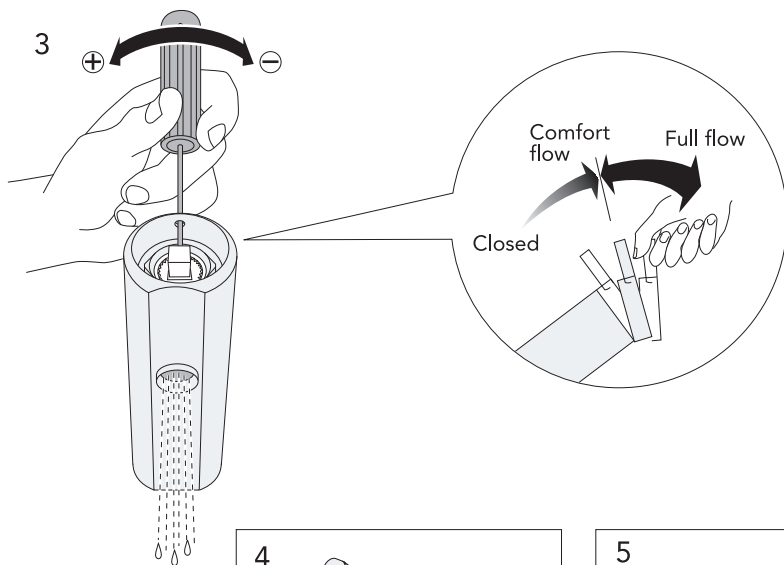

Ø34mm

Warning

Only use Gustavsberg SoftPex.
Art.nr TC637389-02

Installation Mounting

Installation SoftPex

Use — Water saving

Use

Installation/Service Clean

Maintenance

Installation/Service Adjustment water saving

Service Replacing the cartridge

Spareparts

Spareparts

Kitchen mixer Installation/Mounting

1

Red Blue

Only use
GB41638361-02

Ø10

2

Installation/Service Adjustment water saving

Installation/Service Lock spout

Installation SoftPex

Installation/Service - Clean

Maintenance