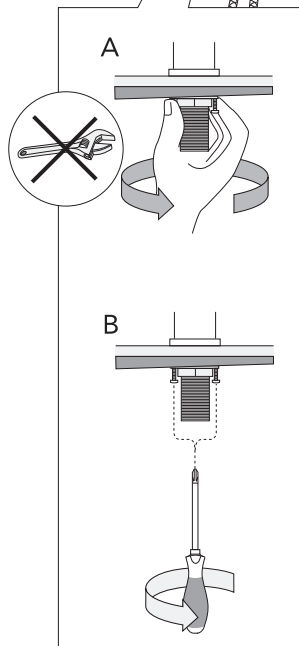

Maintenance

Installation/Service Adjustment water saving

Service Replacing the cartridge

Spareparts

Spareparts

Kitchen mixer Installation/Mounting

1

Red Blue

Only use
GB41638361-02

Ø10

2

Installation/Service Adjustment water saving

Installation/Service Lock spout

Installation SoftPex

Installation/Service - Clean

Maintenance