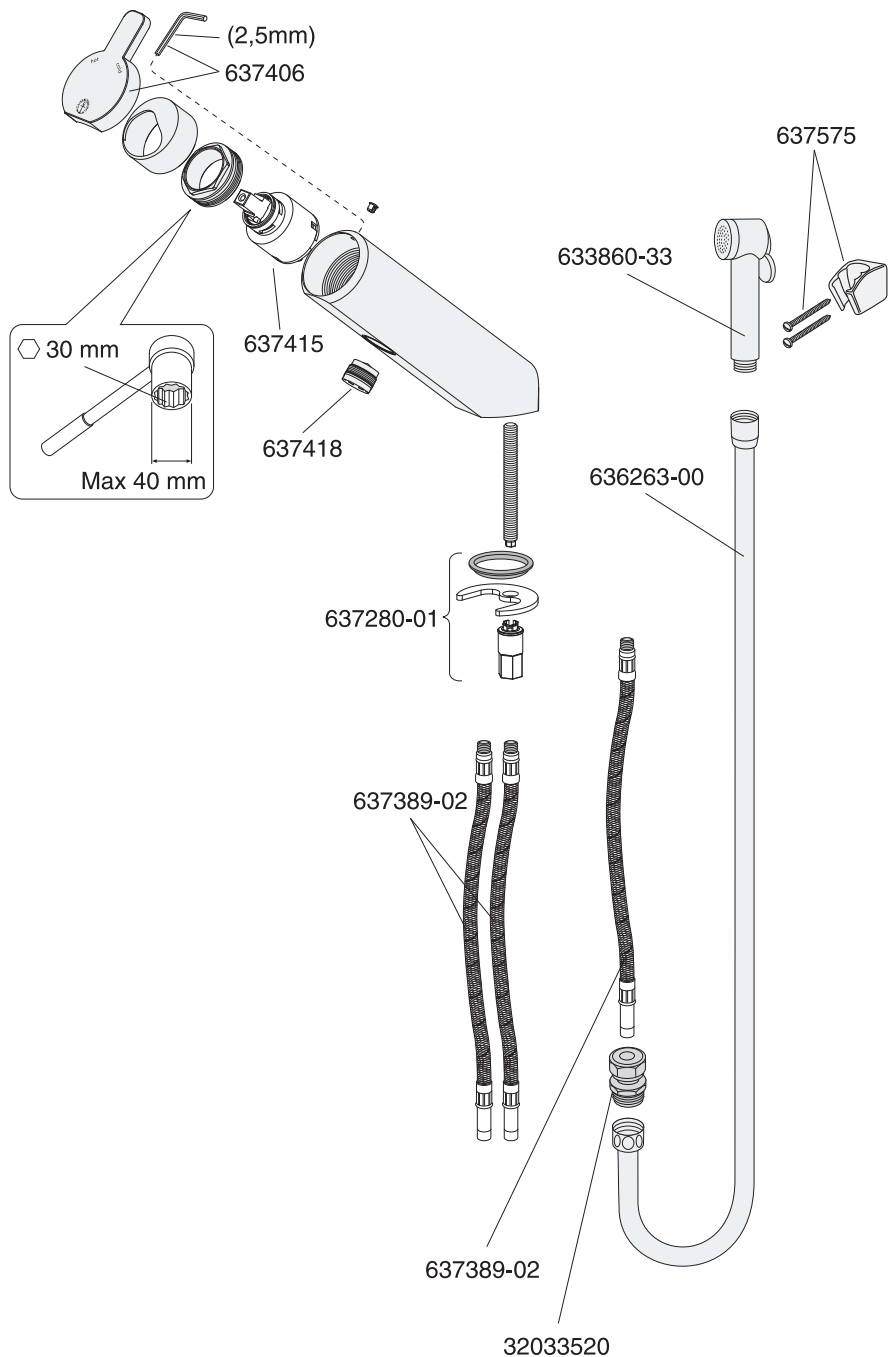

Coloric

Washbasin mixer	page 2-8
Shower mixer	page 2-8
Bathtub mixer	page 2-8
Kitchen mixer	page 9-13

Installation Mounting

Ø34mm

Warning

Only use Gustavsberg SoftPex.
Art.nr TC637389-02

Installation Mounting

Ø34mm

Warning

Only use Gustavsberg SoftPex.
Art.nr TC637389-02

Installation Mounting

Installation SoftPex

Use — Water saving

Use

Installation/Service Clean

Maintenance

Installation/Service Adjustment water saving

Service Replacing the cartridge

Spareparts

Spareparts

Kitchen mixer Installation/Mounting

1

Red Blue

Only use
GB41638361-02

Ø10

2

Installation/Service Adjustment water saving

Installation/Service Lock spout

Installation SoftPex

Installation/Service - Clean

Maintenance