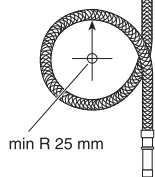

Only use
GB41638361-02

Ø10

2

Installation/Service Adjustment water saving

Installation/Service Lock spout

Installation SoftPex

Installation/Service - Clean

Maintenance