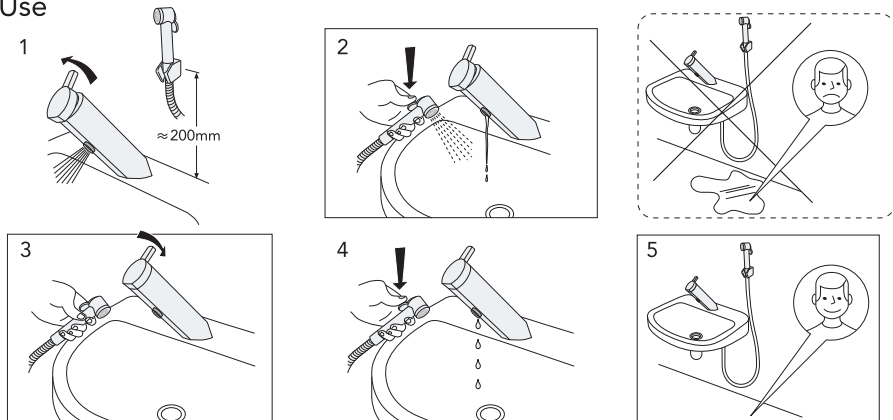

Ø34mm

Warning

Only use Gustavsberg SoftPex.
Art.nr TC637389-02

Installation Mounting

Installation SoftPex

Use — Water saving

Use

Installation/Service Clean

Only use
GB41638361-02

Ø10

2

Installation/Service Adjustment water saving

Installation/Service Lock spout

Installation SoftPex

Installation/Service - Clean

Maintenance