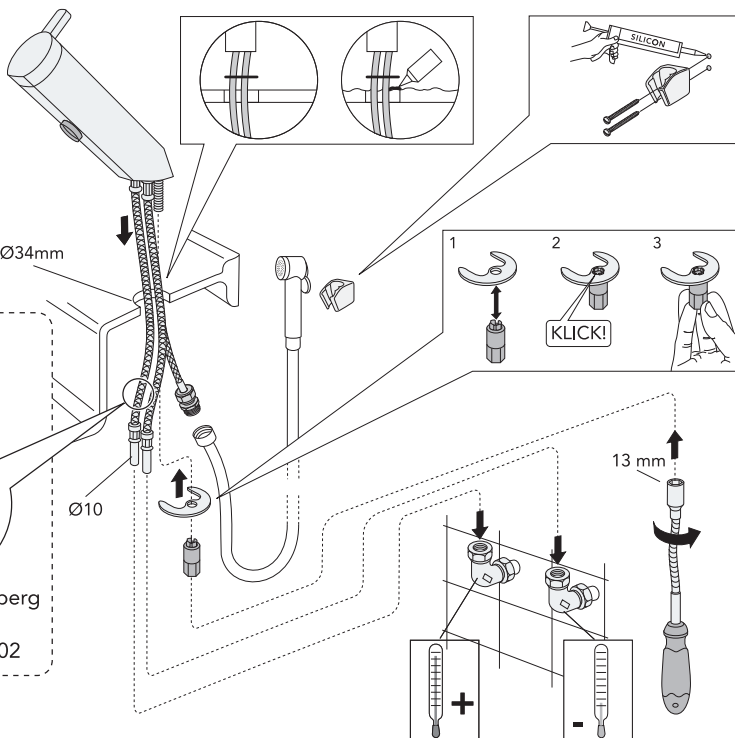

Coloric

Washbasin mixer	page 2-8
Shower mixer	page 2-8
Bathtub mixer	page 2-8
Kitchen mixer	page 9-13

Installation Mounting

Ø34mm

Warning

Only use Gustavsberg SoftPex.
Art.nr TC637389-02

Installation Mounting

Ø34mm

Warning

Only use Gustavsberg SoftPex.
Art.nr TC637389-02

Installation Mounting

Installation SoftPex

Use — Water saving

Use

Installation/Service Clean

Only use
GB41638361-02

Ø10

2

Installation/Service Adjustment water saving

Installation/Service Lock spout

Installation SoftPex

Installation/Service - Clean

Maintenance