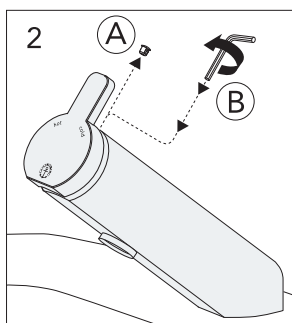

Service Replacing the cartridge