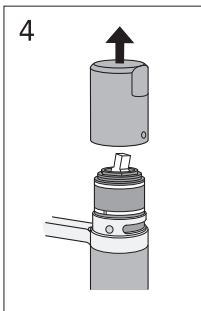

Service Replacing the cartridge