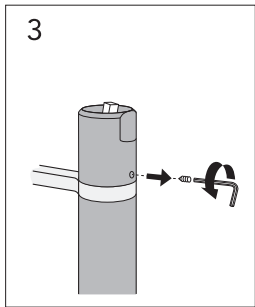

Service Replacing the cartridge