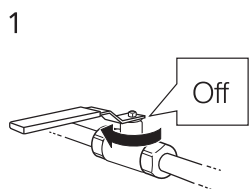

Service Replacing the cartridge