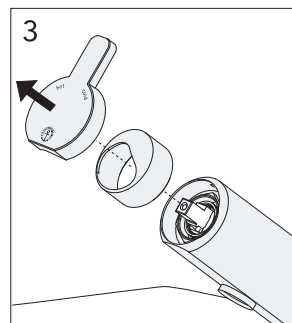

Service Replacing the cartridge