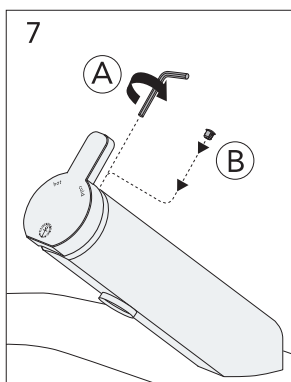

Service Replacing the cartridge