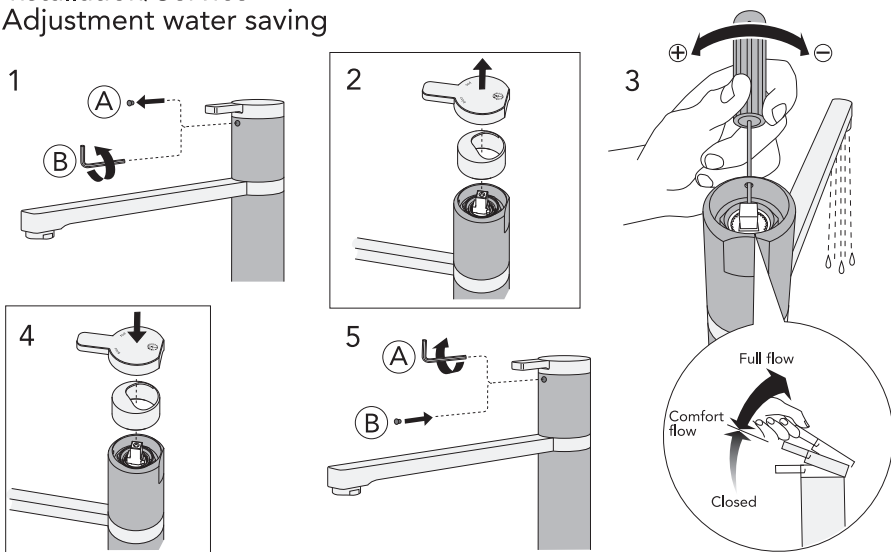

Only use
GB41638361-02

Ø10

2

Installation/Service Adjustment water saving

Installation/Service Lock spout

Installation SoftPex

Installation/Service - Clean

Maintenance