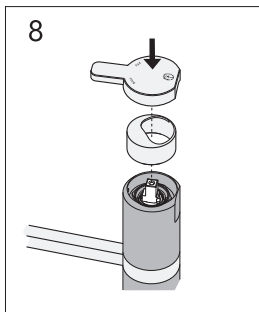

Service Replacing the cartridge