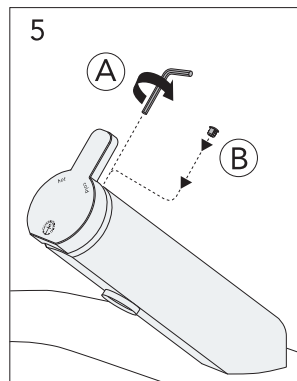

Installation/Service Adjustment water saving