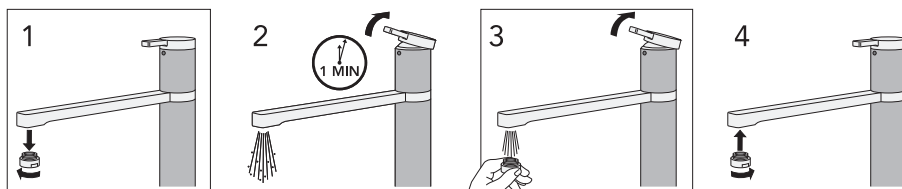

Only use
GB41638361-02

Ø10

2

Installation/Service Adjustment water saving

Installation/Service Lock spout

Installation SoftPex

Installation/Service - Clean

Maintenance