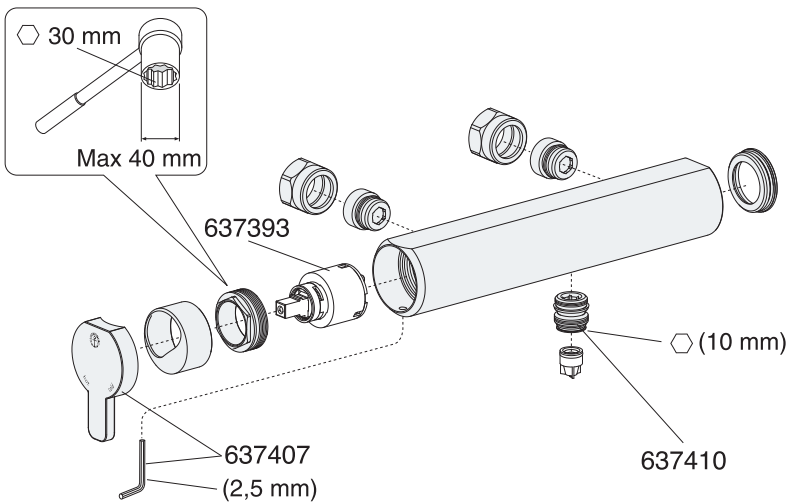

Spareparts