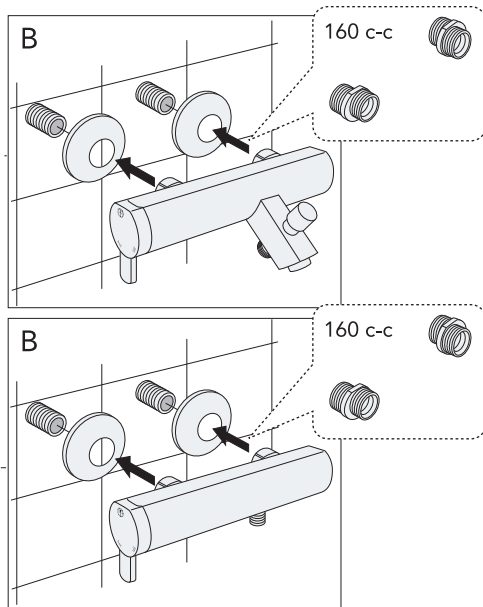

Coloric

Washbasin mixer	page 2-8
Shower mixer	page 2-8
Bathtub mixer	page 2-8
Kitchen mixer	page 9-13

Installation Mounting

Ø34mm

Warning

Only use Gustavsberg SoftPex.
Art.nr TC637389-02

Installation Mounting

Ø34mm

Warning

Only use Gustavsberg SoftPex.
Art.nr TC637389-02

Installation Mounting

Installation SoftPex

Use — Water saving

Use

Installation/Service Clean