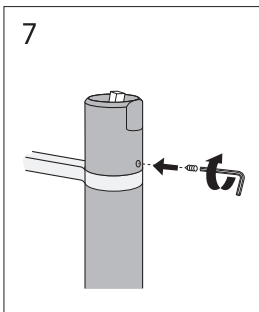

Service Replacing the cartridge