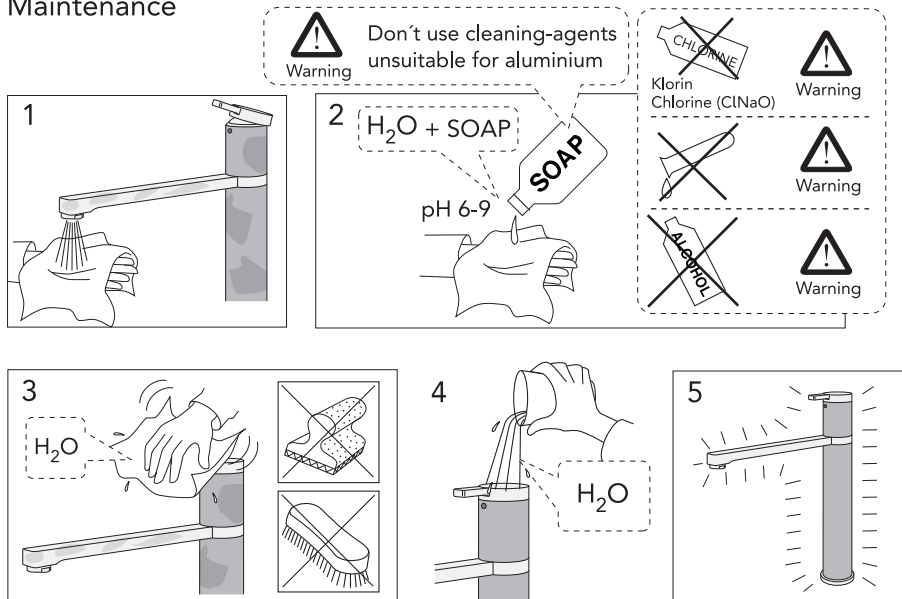

Maintenance

Installation/Service Adjustment water saving

Service Replacing the cartridge

Spareparts

Spareparts

Kitchen mixer Installation/Mounting

1

Red Blue

Only use
GB41638361-02

Ø10

2

Installation/Service Adjustment water saving

Installation/Service Lock spout

Installation SoftPex

Installation/Service - Clean

Maintenance