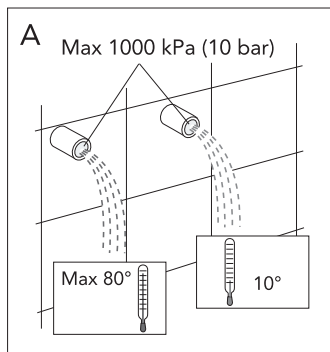

Coloric

Washbasin mixer	page 2-8
Shower mixer	page 2-8
Bathtub mixer	page 2-8
Kitchen mixer	page 9-13

Installation Mounting

Ø34mm

Warning

Only use Gustavsberg SoftPex.
Art.nr TC637389-02

Installation Mounting

Ø34mm

Warning

Only use Gustavsberg SoftPex.
Art.nr TC637389-02

Installation Mounting

Installation SoftPex

Use — Water saving

Use

Installation/Service Clean