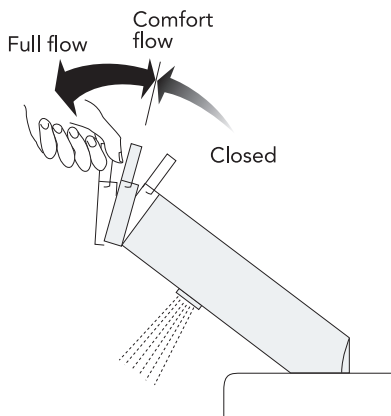

Ø34mm

Warning

Only use Gustavsberg SoftPex.
Art.nr TC637389-02

Installation Mounting

Installation SoftPex

Use — Water saving

Use

Installation/Service Clean

Maintenance

Installation/Service Adjustment water saving

Service Replacing the cartridge

Spareparts

Spareparts

Kitchen mixer Installation/Mounting

1

Red Blue

Only use
GB41638361-02

Ø10

2

Installation/Service Adjustment water saving

Installation/Service Lock spout

Installation SoftPex

Installation/Service - Clean

Maintenance