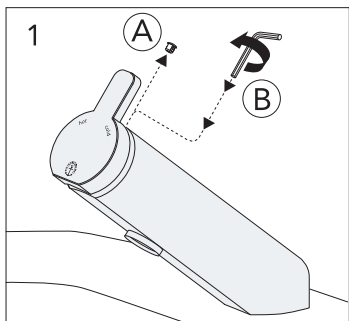

Installation/Service Adjustment water saving