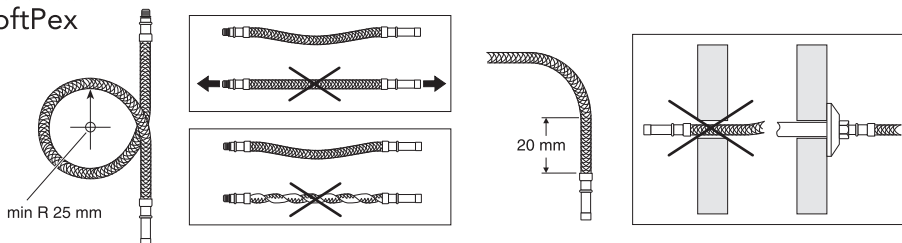

Coloric

Washbasin mixer	page 2-8
Shower mixer	page 2-8
Bathtub mixer	page 2-8
Kitchen mixer	page 9-13

Installation Mounting

Ø34mm

Warning

Only use Gustavsberg SoftPex.
Art.nr TC637389-02

Installation Mounting

Ø34mm

Warning

Only use Gustavsberg SoftPex.
Art.nr TC637389-02

Installation Mounting

Installation SoftPex

Use — Water saving

Use

Installation/Service Clean

Only use
GB41638361-02

Ø10

2

Installation/Service Adjustment water saving

Installation/Service Lock spout

Installation SoftPex

Installation/Service - Clean

Maintenance