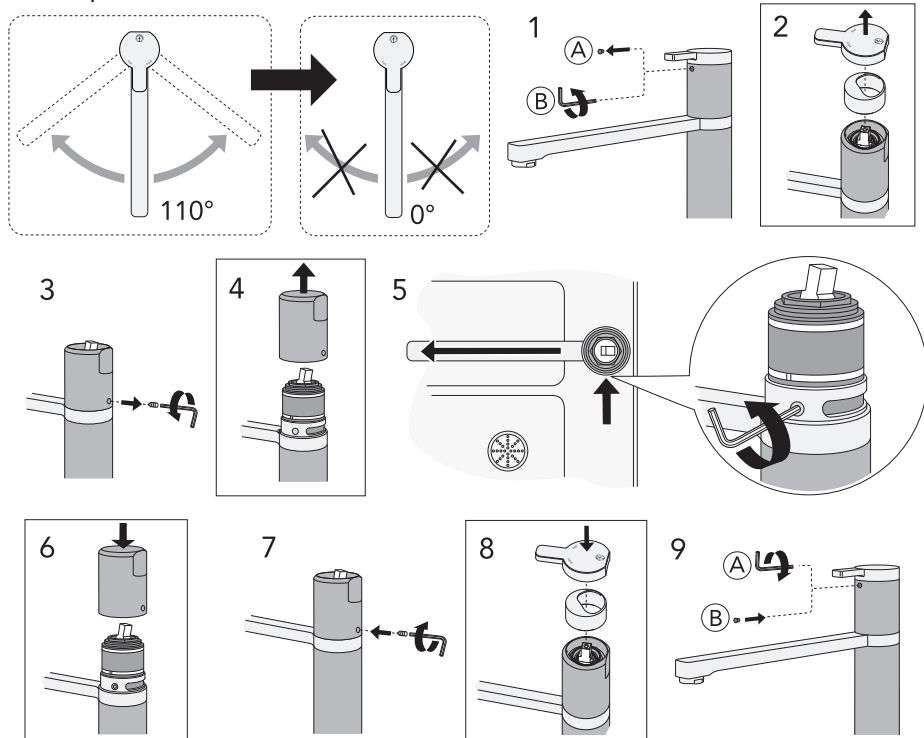

Only use
GB41638361-02

Ø10

2

Installation/Service Adjustment water saving

Installation/Service Lock spout

Installation SoftPex

Installation/Service - Clean

Maintenance