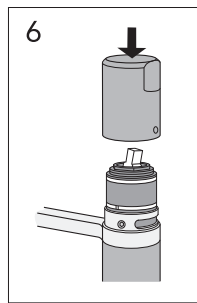

Service Replacing the cartridge