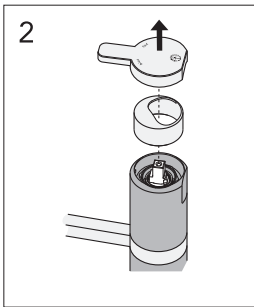

Service Replacing the cartridge