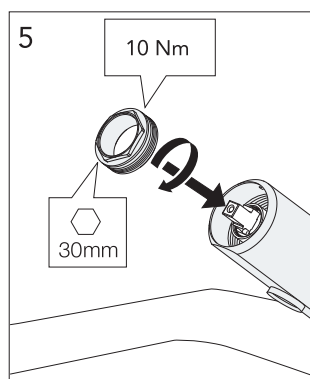

Service Replacing the cartridge