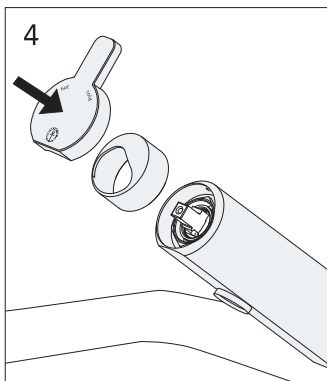

Installation/Service Adjustment water saving