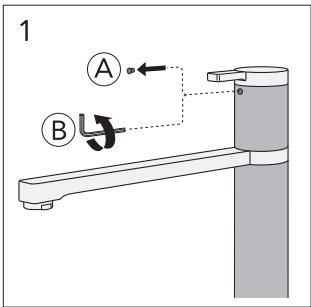

Service Replacing the cartridge