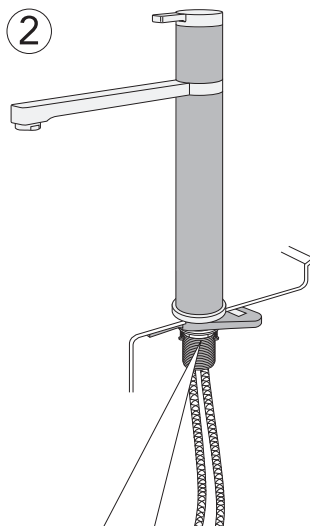

Ø34mm

Warning

Only use Gustavsberg SoftPex.
Art.nr TC637389-02

Installation Mounting

Installation SoftPex

Use — Water saving

Use

Installation/Service Clean

Maintenance

Installation/Service Adjustment water saving

Service Replacing the cartridge

Spareparts

Spareparts

Kitchen mixer Installation/Mounting

1

Red Blue

Only use
GB41638361-02

Ø10

2

Installation/Service Adjustment water saving

Installation/Service Lock spout

Installation SoftPex

Installation/Service - Clean

Maintenance