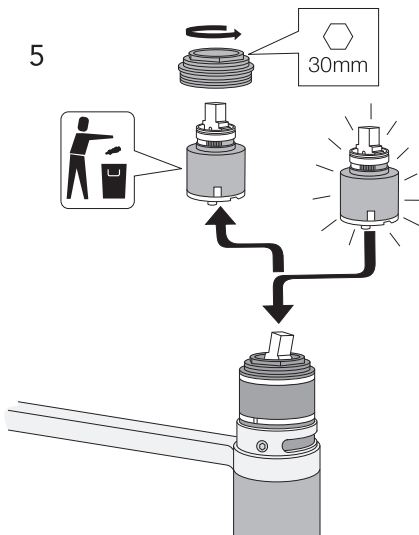

Service Replacing the cartridge