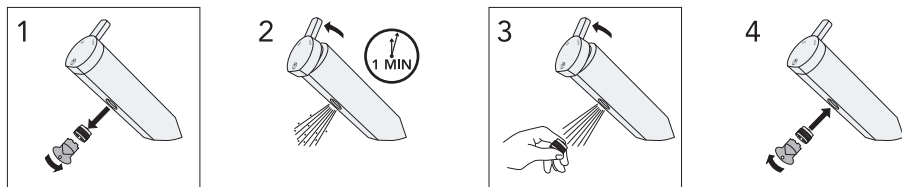

Ø34mm

Warning

Only use Gustavsberg SoftPex.
Art.nr TC637389-02

Installation Mounting

Installation SoftPex

Use — Water saving

Use

Installation/Service Clean

Only use
GB41638361-02

Ø10

2

Installation/Service Adjustment water saving

Installation/Service Lock spout

Installation SoftPex

Installation/Service - Clean

Maintenance