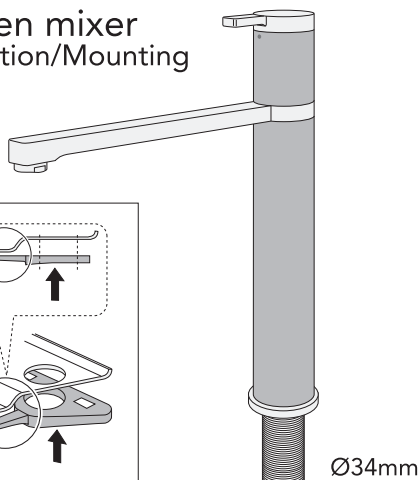

Maintenance

Installation/Service Adjustment water saving

Service Replacing the cartridge

Spareparts

Spareparts

Kitchen mixer Installation/Mounting

1

Red Blue

Only use
GB41638361-02

Ø10

2

Installation/Service Adjustment water saving

Installation/Service Lock spout

Installation SoftPex

Installation/Service - Clean

Maintenance