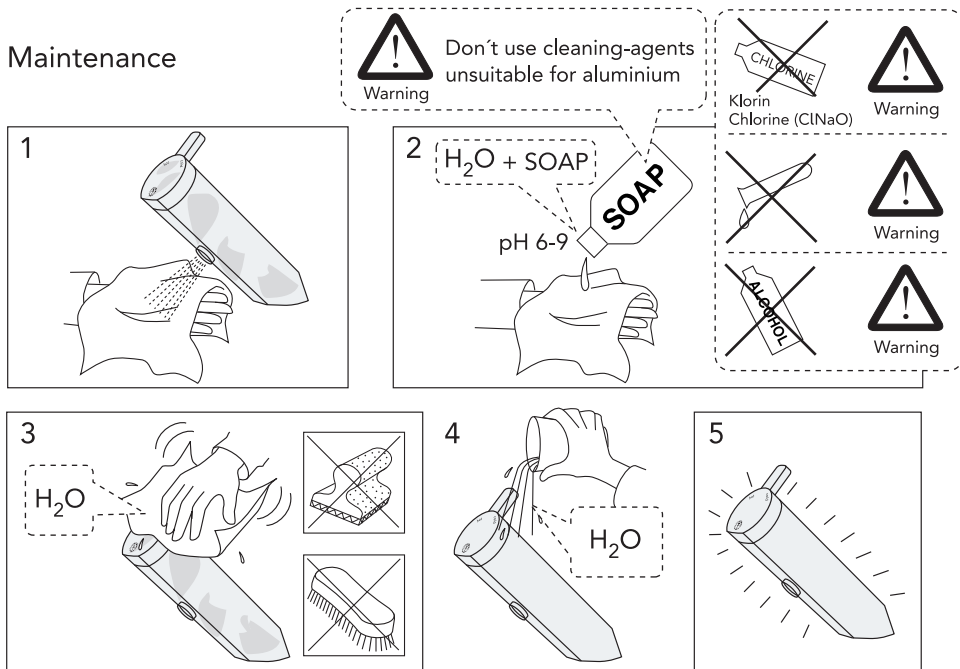

Maintenance