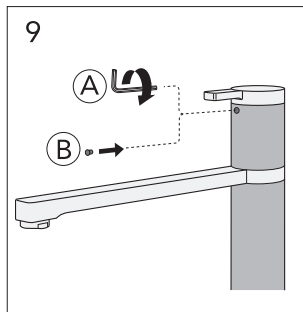

Service Replacing the cartridge